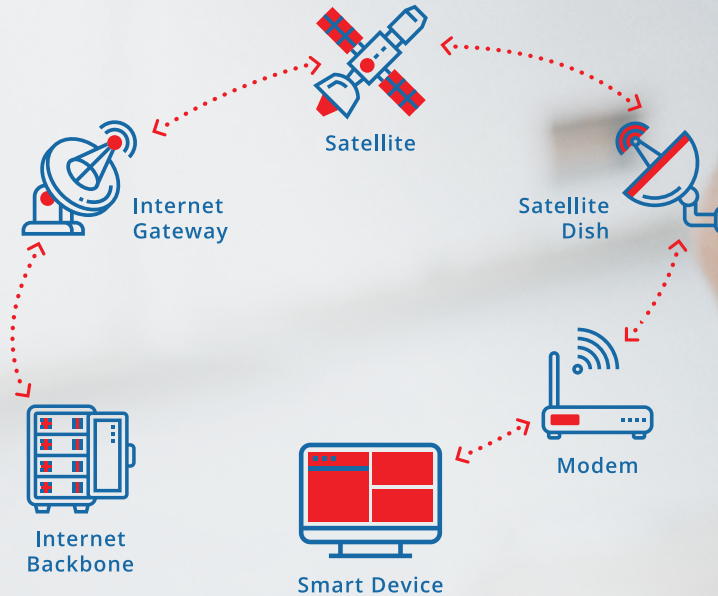

Reliable
Cost Effective
Local Support

www.morclick.co.za

WHO IS MORCLICK?

MorClick Satellite Internet Solutions is a South African Telecommunications Company, in partnership with YahClick (powered by Hughes), that offers cutting-edge broadband satellite services in South Africa. Our differentiator is that we deliver reliable, high-speed Internet connectivity to businesses and homes - partnering with your community to instantly connect you to the Internet via a small satellite dish and modem - from even the remotest places in South Africa.

MorClick offers different package options to suit your budget and needs.

HOW DOES IT WORK?

Installation is quick and easy.

We cover all the standard equipment costs, including modem, router and satellite dish when you subscribe with us.